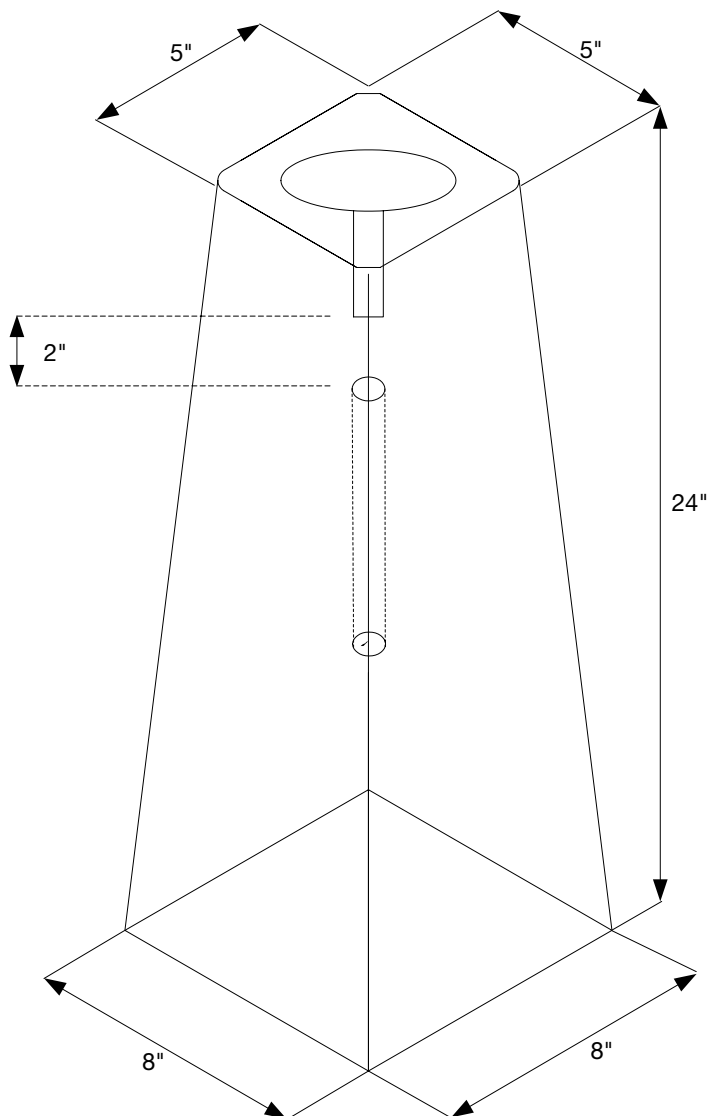

Pyramid Monument

Item Details

- 3 inch and 2.75 inch brass disc may be installed for location marking
- #5 rebar within monument for magnetic location
- Magnetic material 12 inches long placed vertically beneath brass disc

Note: drawings not to scale