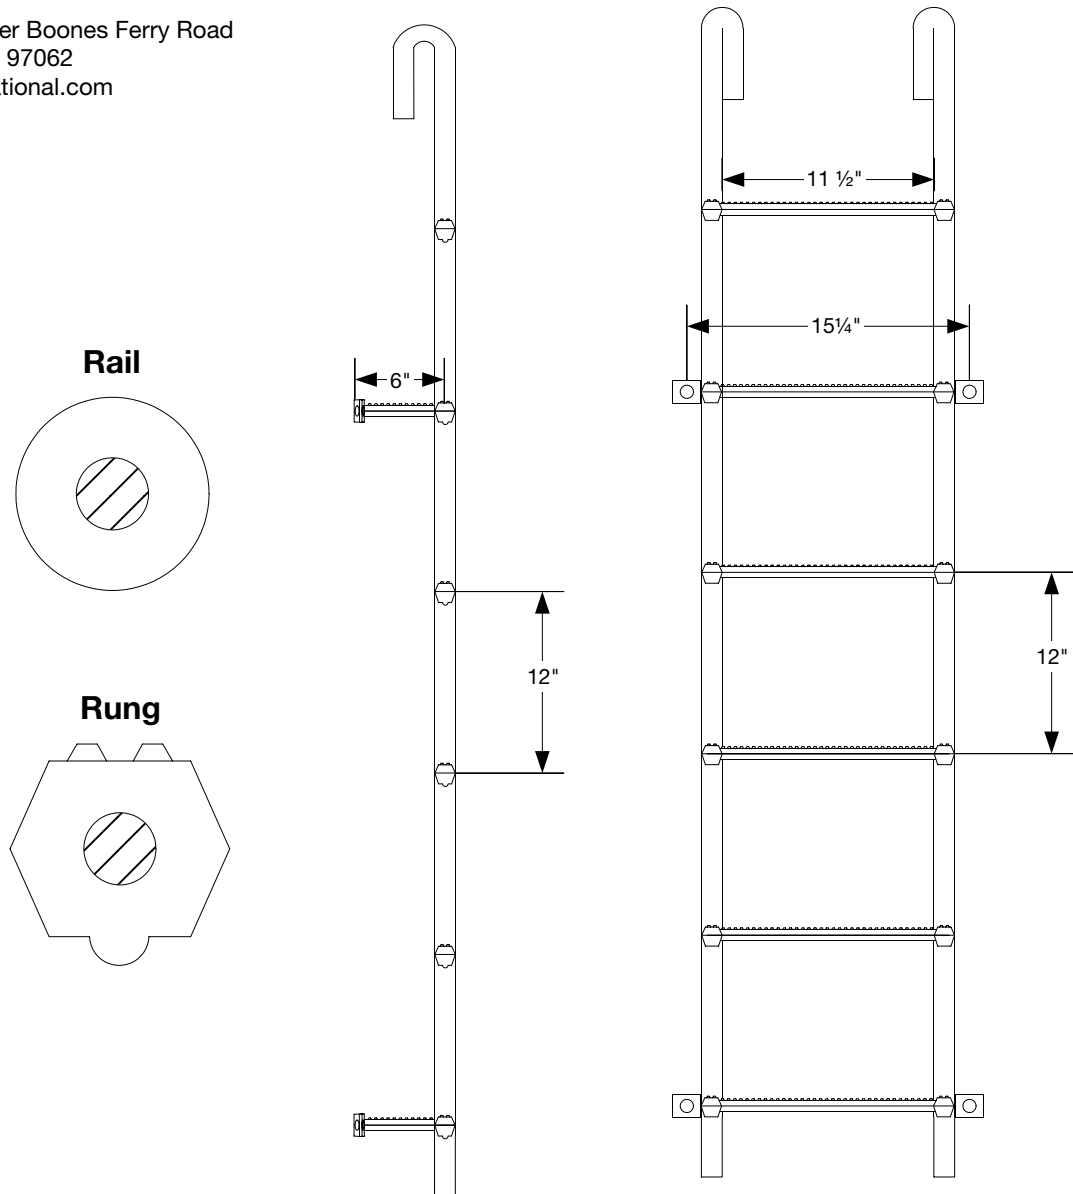

## Polypropylene Hanging Ladder

## Item Details

- Rail - 9/16 inch round bar, grade 60
- Rung - #4, grade 60 rebar
- Lane International Corporation  
P.O. Box 925  
18067 S.W. Lower Boones Ferry Road  
Tualatin, Oregon 97062
- [www.laneinternational.com](http://www.laneinternational.com)

Note: drawings not to scale