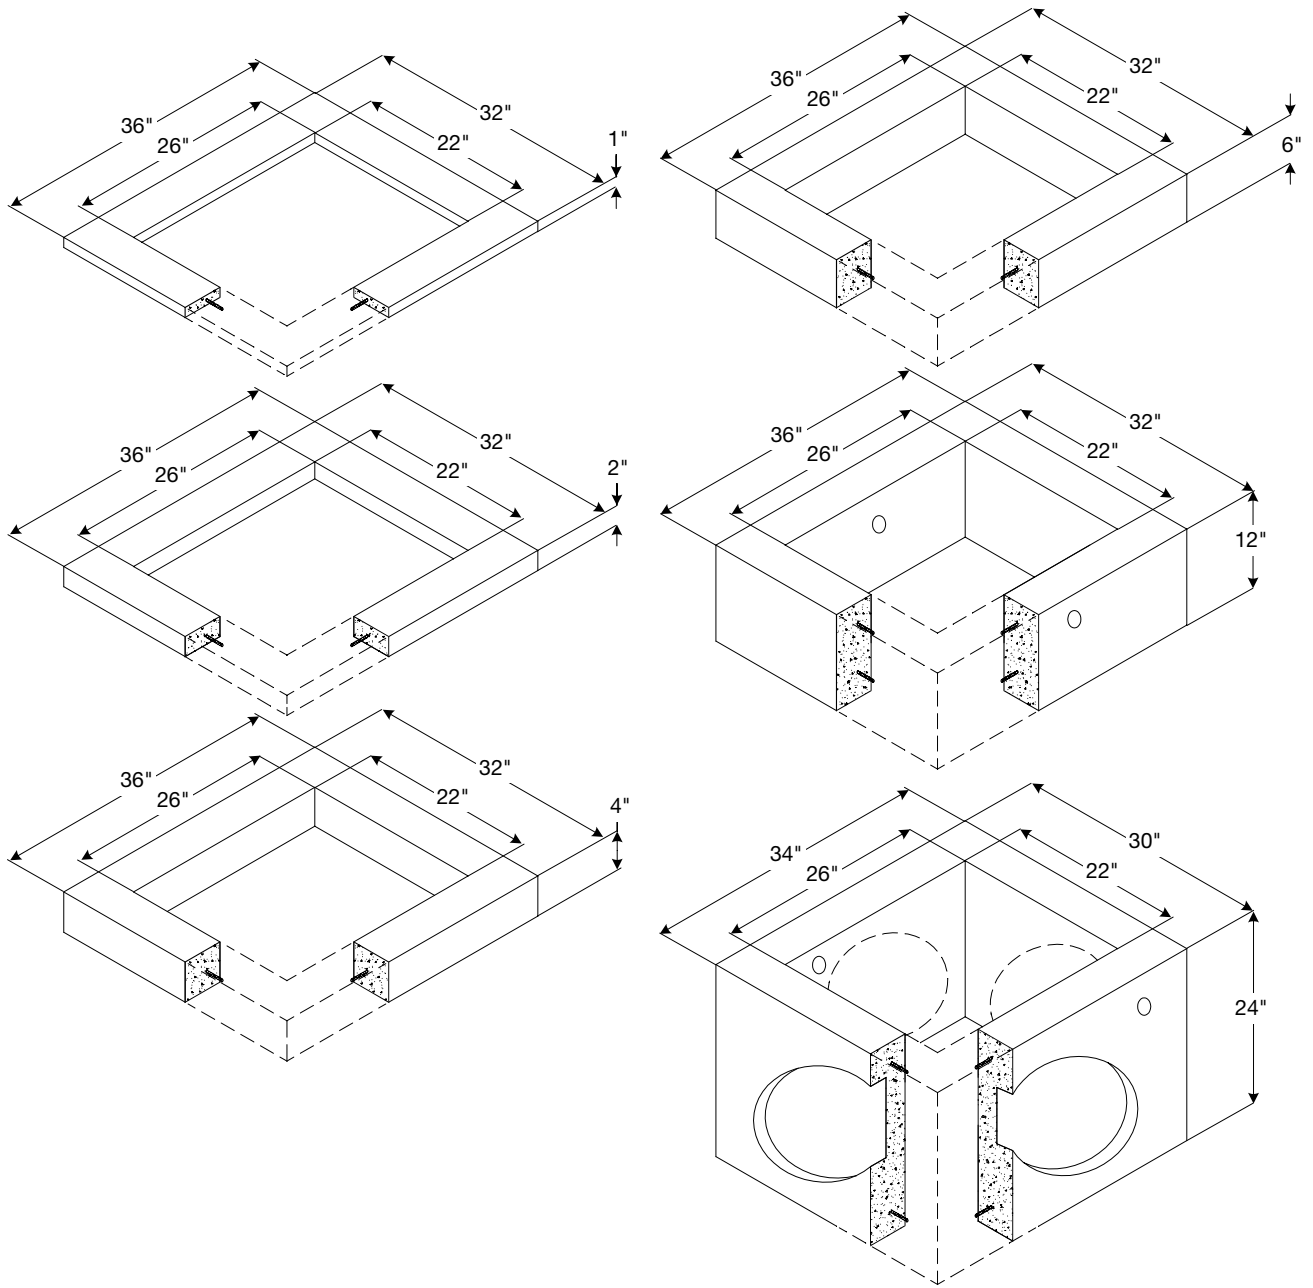

Catch Basin Risers Type 1

17" KNOCKOUT ALL FOUR SIDES

Note: drawings not to scale